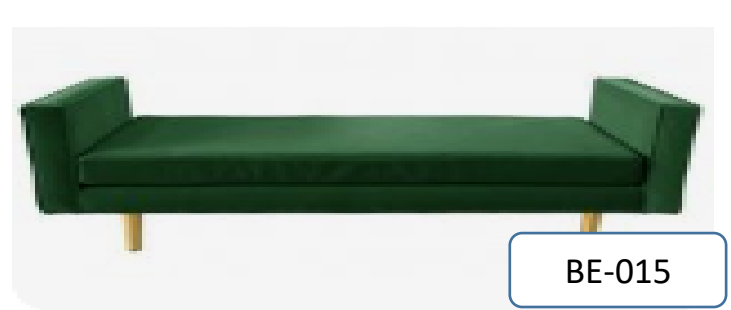

LOVE SEATS

Puf-010

Puf-011

Puf-012

Puf-013

Puf-014

Puf-015

Puf-016

**Innovative Design Furniture's**  
*2&3, opp to Royal Academy English School  
Sadiq layout Ashwant nagar SRK nagar  
post Bangalore-560077.*

Contact no-9916528427-9591258687