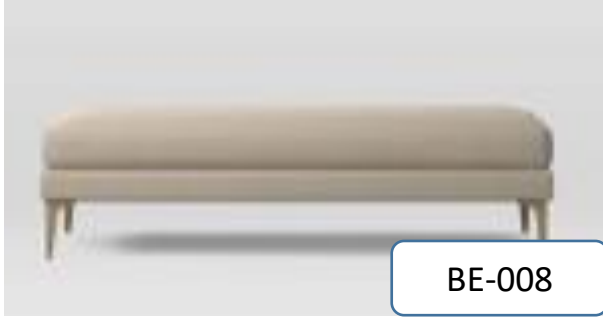

LOVE SEATS

Puf-010

Puf-011

Puf-012

Puf-013

Puf-014

Puf-015

Puf-016

**Innovative Design Furniture's**  
*2&3, opp to Royal Academy English School  
Sadiq layout Ashwant nagar SRK nagar  
post Bangalore-560077.*

Contact no-9916528427-9591258687